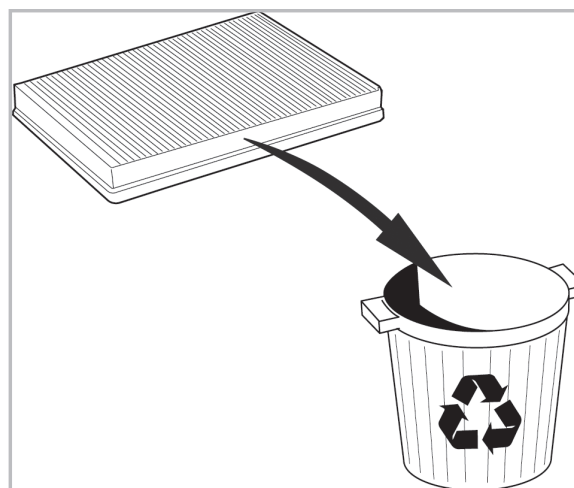

COMFORT

particle filter

698838

FH903

PA

WANT TO KNOW MORE?

www.valeo-techassist.com

FOR
BMW

SERIES 7 E38 A/C+ (06/94 > 08/01)

Valeo Service - Société par Actions simplifiée - Capital de 12 900 000€ - 70, rue Playel, 93285 Saint-Denis Cedex - France - B 306 486 408 RCS Bobigny