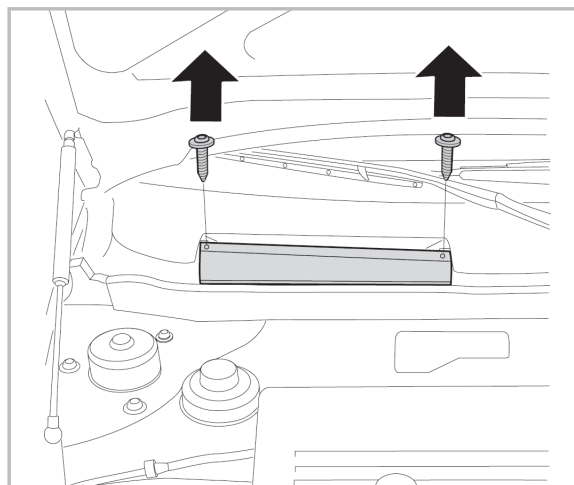

COMFORT

particle filter

698838

FH903

PA

WANT TO KNOW MORE?

www.valeo-techassist.com

FOR
BMW

SERIES 7 E38 A/C+ (06/94 > 08/01)

Valeo Service - Société par Actions simplifiée - Capital de 12 900 000€ - 70, rue Playel, 93285 Saint-Denis Cedex - France - B 306 486 408 RCS Bobigny