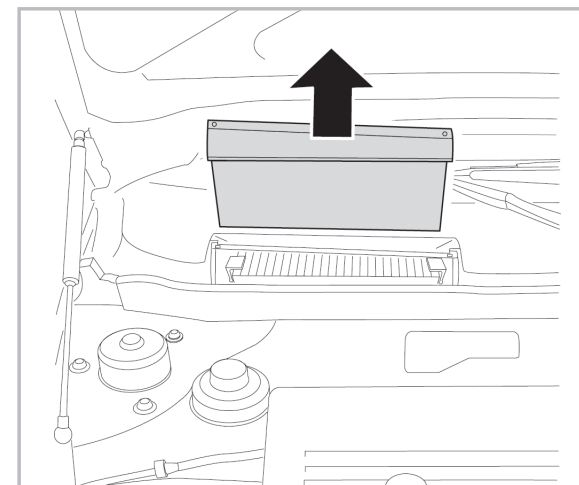

COMFORT

particle filter

698838

FH903

PA

WANT TO KNOW MORE?

www.valeo-techassist.com

FOR
BMW

SERIES 7 E38 A/C+ (06/94 > 08/01)

Valeo Service - Société par Actions simplifiée - Capital de 12 900 000€ - 70, rue Playel, 93285 Saint-Denis Cedex - France - B 306 486 408 RCS Bobigny